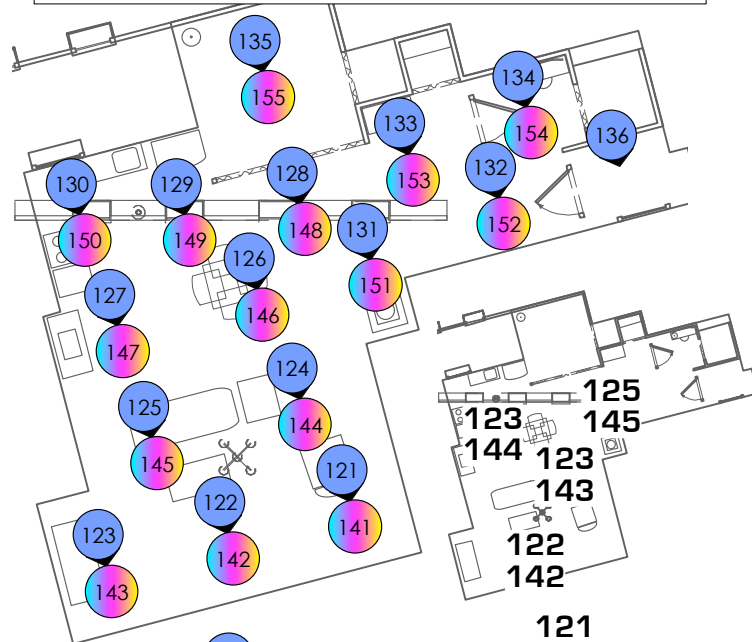

A Raisin in the Sun

Fronts
R362 - L152

Sides
G328> <R305

Sides
G888> <L174

121 - 141
1200 Backs
LED Tops

Color Palettes		
1-White	11-R321	21-L136
2-Blue	12-R54	22-L143
3-Cyan	13-R56	23-L152
4-Green	14-R357	24-L154
5-Yellow	15-R64	25-L176
6-Red	16-R67	26-L200
7-Purple	17-R80	27-L201
2-GAM		
3-LEE		
5-ROSCO		

A Raisin in the Sun

Presets

- 1 - All on
- 2 - Setting 1
- 3 - Setting 2
- 4 - Setting 3
- 5 - Setting 4