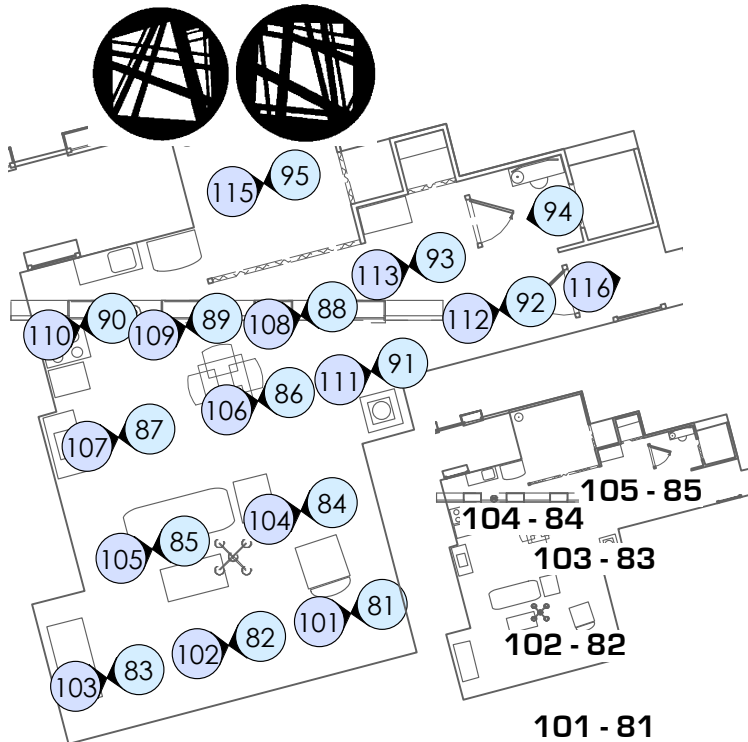

A Raisin in the Sun

Fronts
R362 - L152

Sides
G328> <R305

Sides
G888> <L174

121 - 141
1200 Backs
LED Tops

Color Palettes		
1-White	11-R321	21-L136
2-Blue	12-R54	22-L143
3-Cyan	13-R56	23-L152
4-Green	14-R357	24-L154
5-Yellow	15-R64	25-L176
6-Red	16-R67	26-L200
7-Purple	17-R80	27-L201
2-GAM		
3-LEE		
5-ROSCO		

A Raisin in the Sun

Presets

- 1 - All on
- 2 - Setting 1
- 3 - Setting 2
- 4 - Setting 3
- 5 - Setting 4