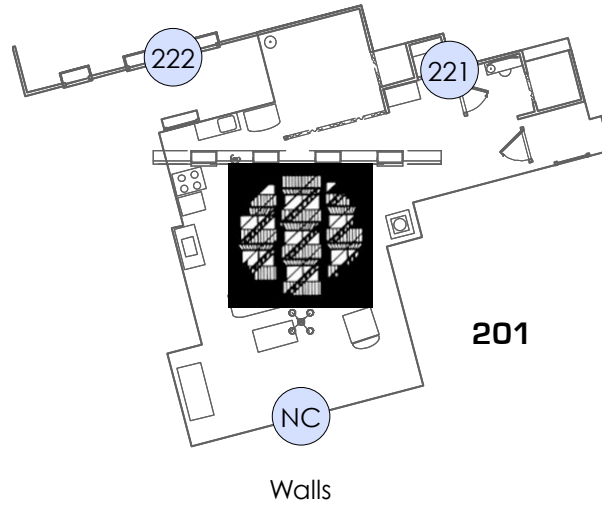

A Raisin in the Sun

Fronts
R362 - L152

Sides
G328> <R305

Sides
G888> <L174

121 - 141
1200 Backs
LED Tops

Color Palettes		
1-White	11-R321	21-L136
2-Blue	12-R54	22-L143
3-Cyan	13-R56	23-L152
4-Green	14-R357	24-L154
5-Yellow	15-R64	25-L176
6-Red	16-R67	26-L200
7-Purple	17-R80	27-L201
2-GAM		
3-LEE		
5-ROSCO		

A Raisin in the Sun

Presets

- 1 - All on
- 2 - Setting 1
- 3 - Setting 2
- 4 - Setting 3
- 5 - Setting 4