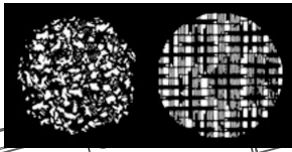

A Raisin in the Sun

Fronts
R362 - L152

Sides
G328> <R305

Sides
G888> <L174

121 - 141
1200 Backs
LED Tops

Color Palettes		
1-White	11-R321	21-L136
2-Blue	12-R54	22-L143
3-Cyan	13-R56	23-L152
4-Green	14-R357	24-L154
5-Yellow	15-R64	25-L176
6-Red	16-R67	26-L200
7-Purple	17-R80	27-L201
2-GAM		
3-LEE		
5-ROSCO		