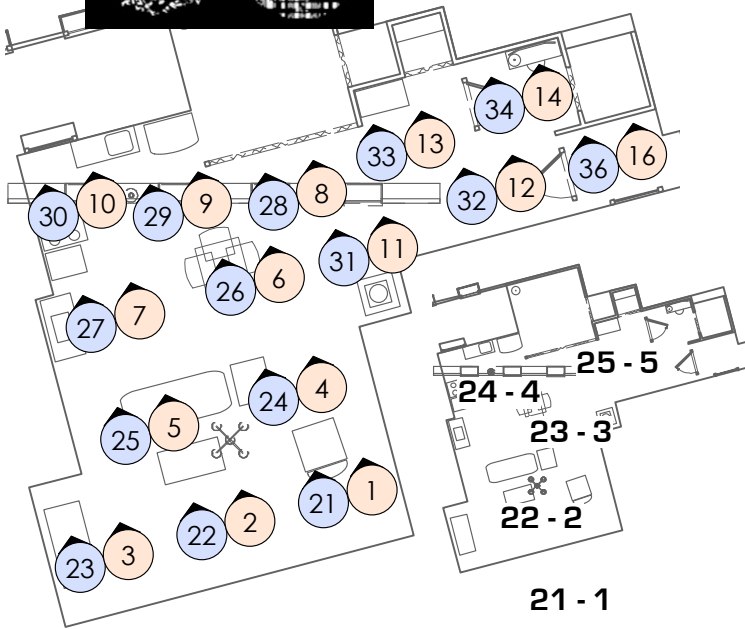

A Raisin in the Sun

Fronts
R362 - L152

Sides
G328> <R305

Sides
G888> <L174

121 - 141
1200 Backs
LED Tops

Color Palettes		
1-White	11-R321	21-L136
2-Blue	12-R54	22-L143
3-Cyan	13-R56	23-L152
4-Green	14-R357	24-L154
5-Yellow	15-R64	25-L176
6-Red	16-R67	26-L200
7-Purple	17-R80	27-L201
2-GAM		
3-LEE		
5-ROSCO		

A Raisin in the Sun

Presets

- 1 - All on
- 2 - Setting 1
- 3 - Setting 2
- 4 - Setting 3
- 5 - Setting 4