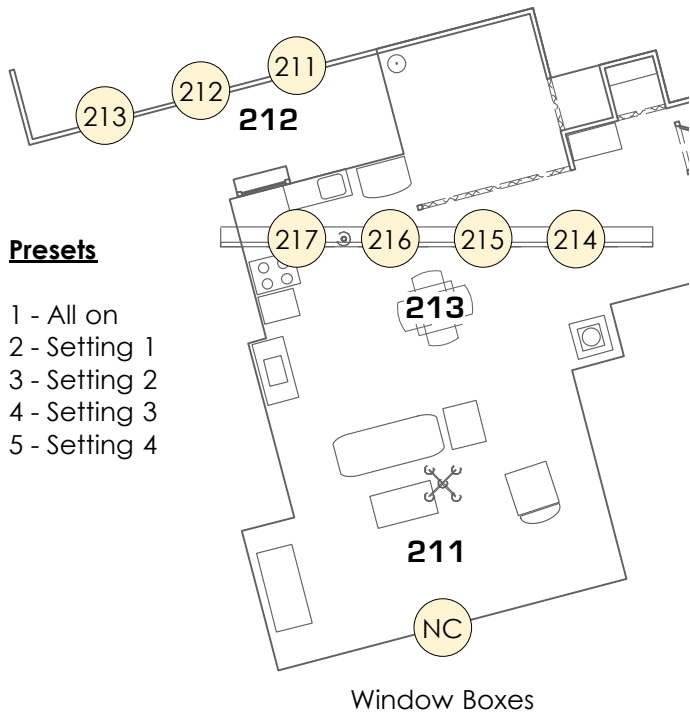

A Raisin in the Sun

Fronts
R362 - L152

Sides
G328> <R305

Sides
G888> <L174

121 - 141
1200 Backs
LED Tops

Color Palettes		
1-White	11-R321	21-L136
2-Blue	12-R54	22-L143
3-Cyan	13-R56	23-L152
4-Green	14-R357	24-L154
5-Yellow	15-R64	25-L176
6-Red	16-R67	26-L200
7-Purple	17-R80	27-L201
2-GAM		
3-LEE		
5-ROSCO		

A Raisin in the Sun

Presets

- 1 - All on
- 2 - Setting 1
- 3 - Setting 2
- 4 - Setting 3
- 5 - Setting 4