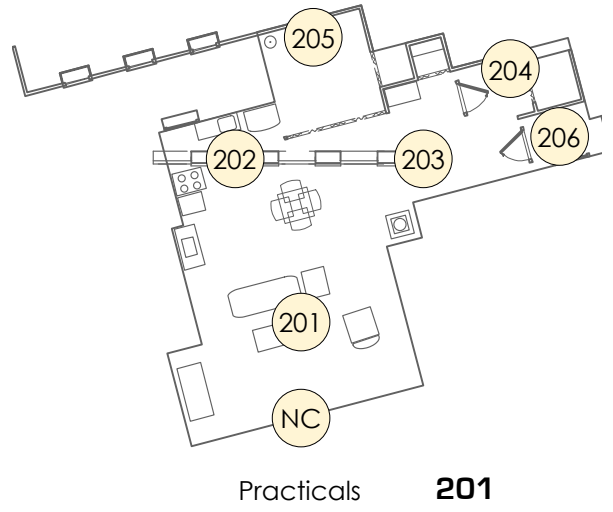

A Raisin in the Sun

Fronts
R362 - L152

Sides
G328> <R305

Sides
G888> <L174

121 - 141
1200 Backs
LED Tops

Color Palettes		
1-White	11-R321	21-L136
2-Blue	12-R54	22-L143
3-Cyan	13-R56	23-L152
4-Green	14-R357	24-L154
5-Yellow	15-R64	25-L176
6-Red	16-R67	26-L200
7-Purple	17-R80	27-L201
2-GAM		
3-LEE		
5-ROSCO		

A Raisin in the Sun

Presets

- 1 - All on
- 2 - Setting 1
- 3 - Setting 2
- 4 - Setting 3
- 5 - Setting 4