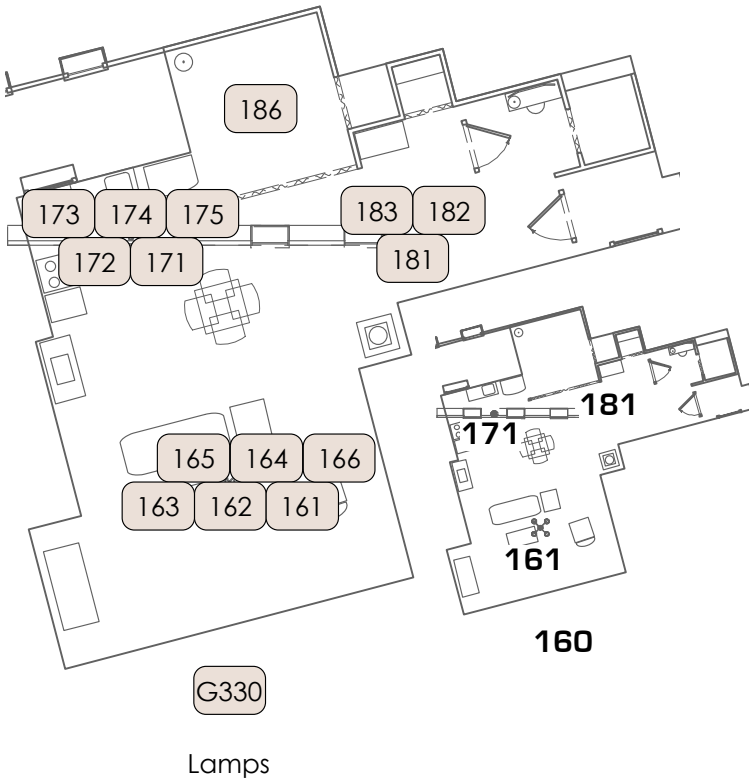

A Raisin in the Sun

Fronts
R362 - L152

Sides
G328> <R305

Sides
G888> <L174

121 - 141
1200 Backs
LED Tops

Color Palettes		
1-White	11-R321	21-L136
2-Blue	12-R54	22-L143
3-Cyan	13-R56	23-L152
4-Green	14-R357	24-L154
5-Yellow	15-R64	25-L176
6-Red	16-R67	26-L200
7-Purple	17-R80	27-L201
2-GAM		
3-LEE		
5-ROSCO		

A Raisin in the Sun

Presets

- 1 - All on
- 2 - Setting 1
- 3 - Setting 2
- 4 - Setting 3
- 5 - Setting 4