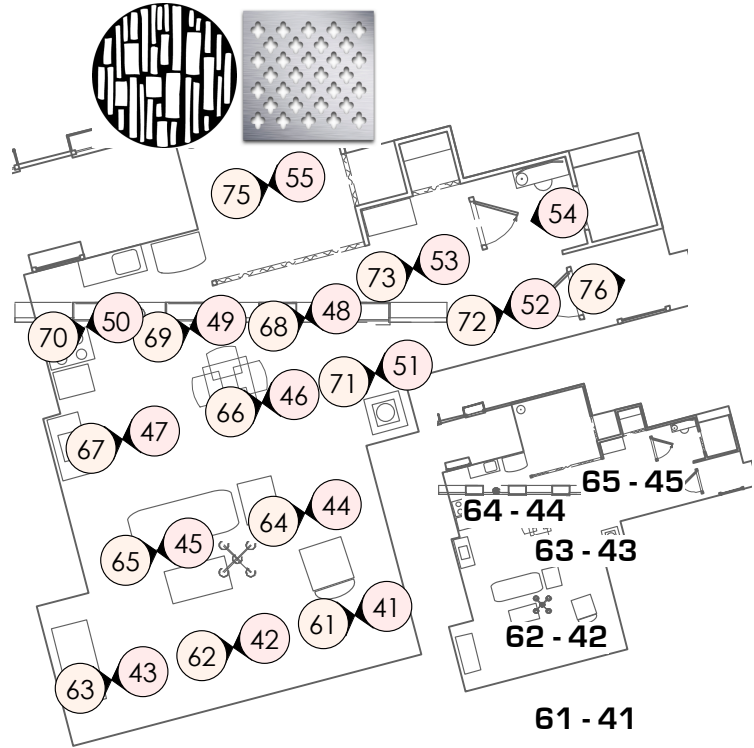

A Raisin in the Sun

Fronts
R362 - L152

Sides
G328> <R305

Sides
G888> <L174

121 - 141
1200 Backs
LED Tops

Color Palettes		
1-White	11-R321	21-L136
2-Blue	12-R54	22-L143
3-Cyan	13-R56	23-L152
4-Green	14-R357	24-L154
5-Yellow	15-R64	25-L176
6-Red	16-R67	26-L200
7-Purple	17-R80	27-L201
2-GAM		
3-LEE		
5-ROSCO		

A Raisin in the Sun

Presets

- 1 - All on
- 2 - Setting 1
- 3 - Setting 2
- 4 - Setting 3
- 5 - Setting 4