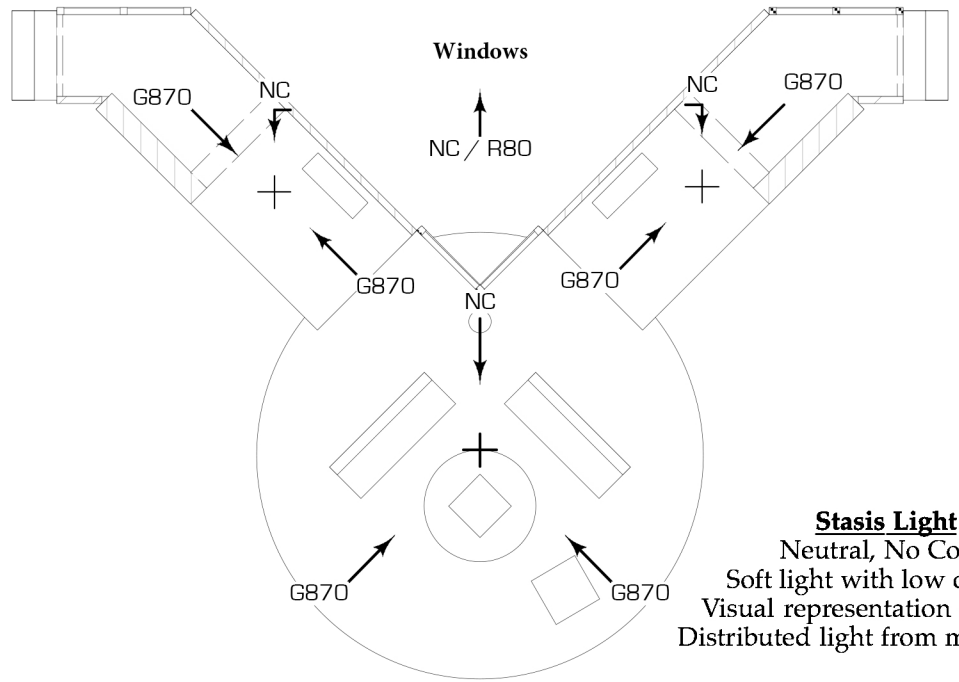

# God of Carnage

**Apartment Light**  
 Booster Blue  
 Soft light from outside Apartment  
 Polite, Urbane, Civil  
 Pin spots on Furnishings

**Fight Light**  
 Amber - Incandescent  
 Point source over main platform  
 Hot, Directional light  
 Violent, Agressive, High Contrast

**Stasis Light**  
 Neutral, No Color  
 Soft light with low contrast  
 Visual representation of silence  
 Distributed light from many angles